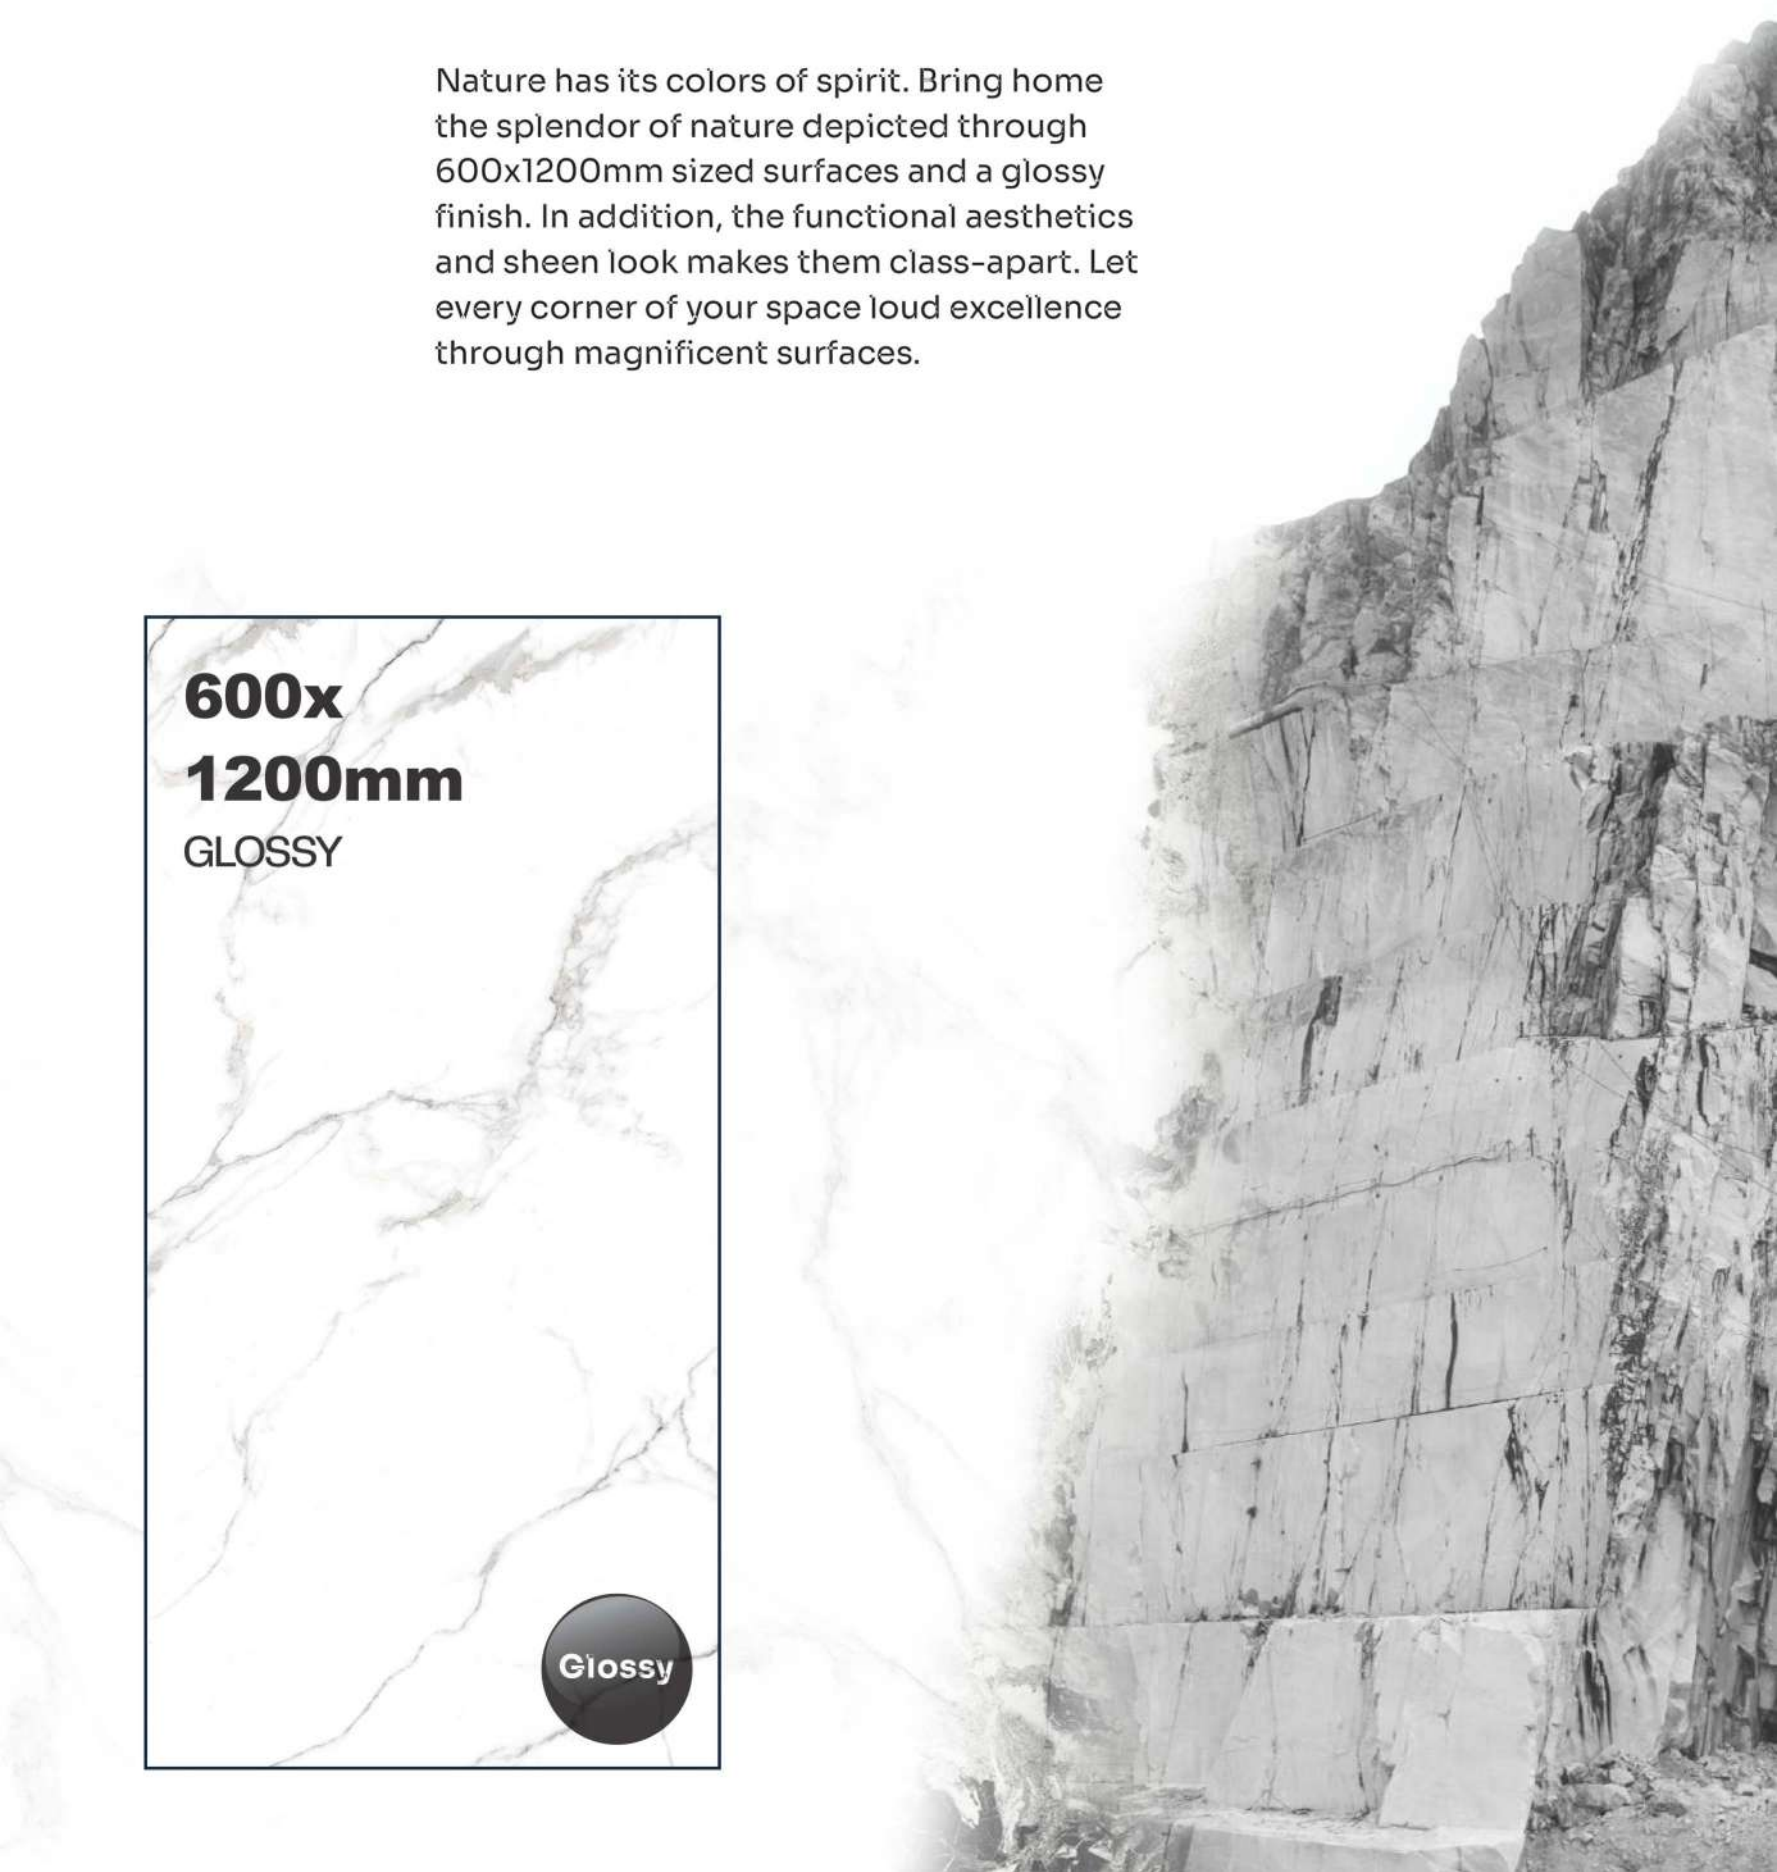

Testament Of Excellence

Nature has its colors of spirit. Bring home the splendor of nature depicted through 600x1200mm sized surfaces and a glossy finish. In addition, the functional aesthetics and sheen look makes them class-apart. Let every corner of your space loud excellence through magnificent surfaces.

600x
1200mm
GLOSSY

Glossy