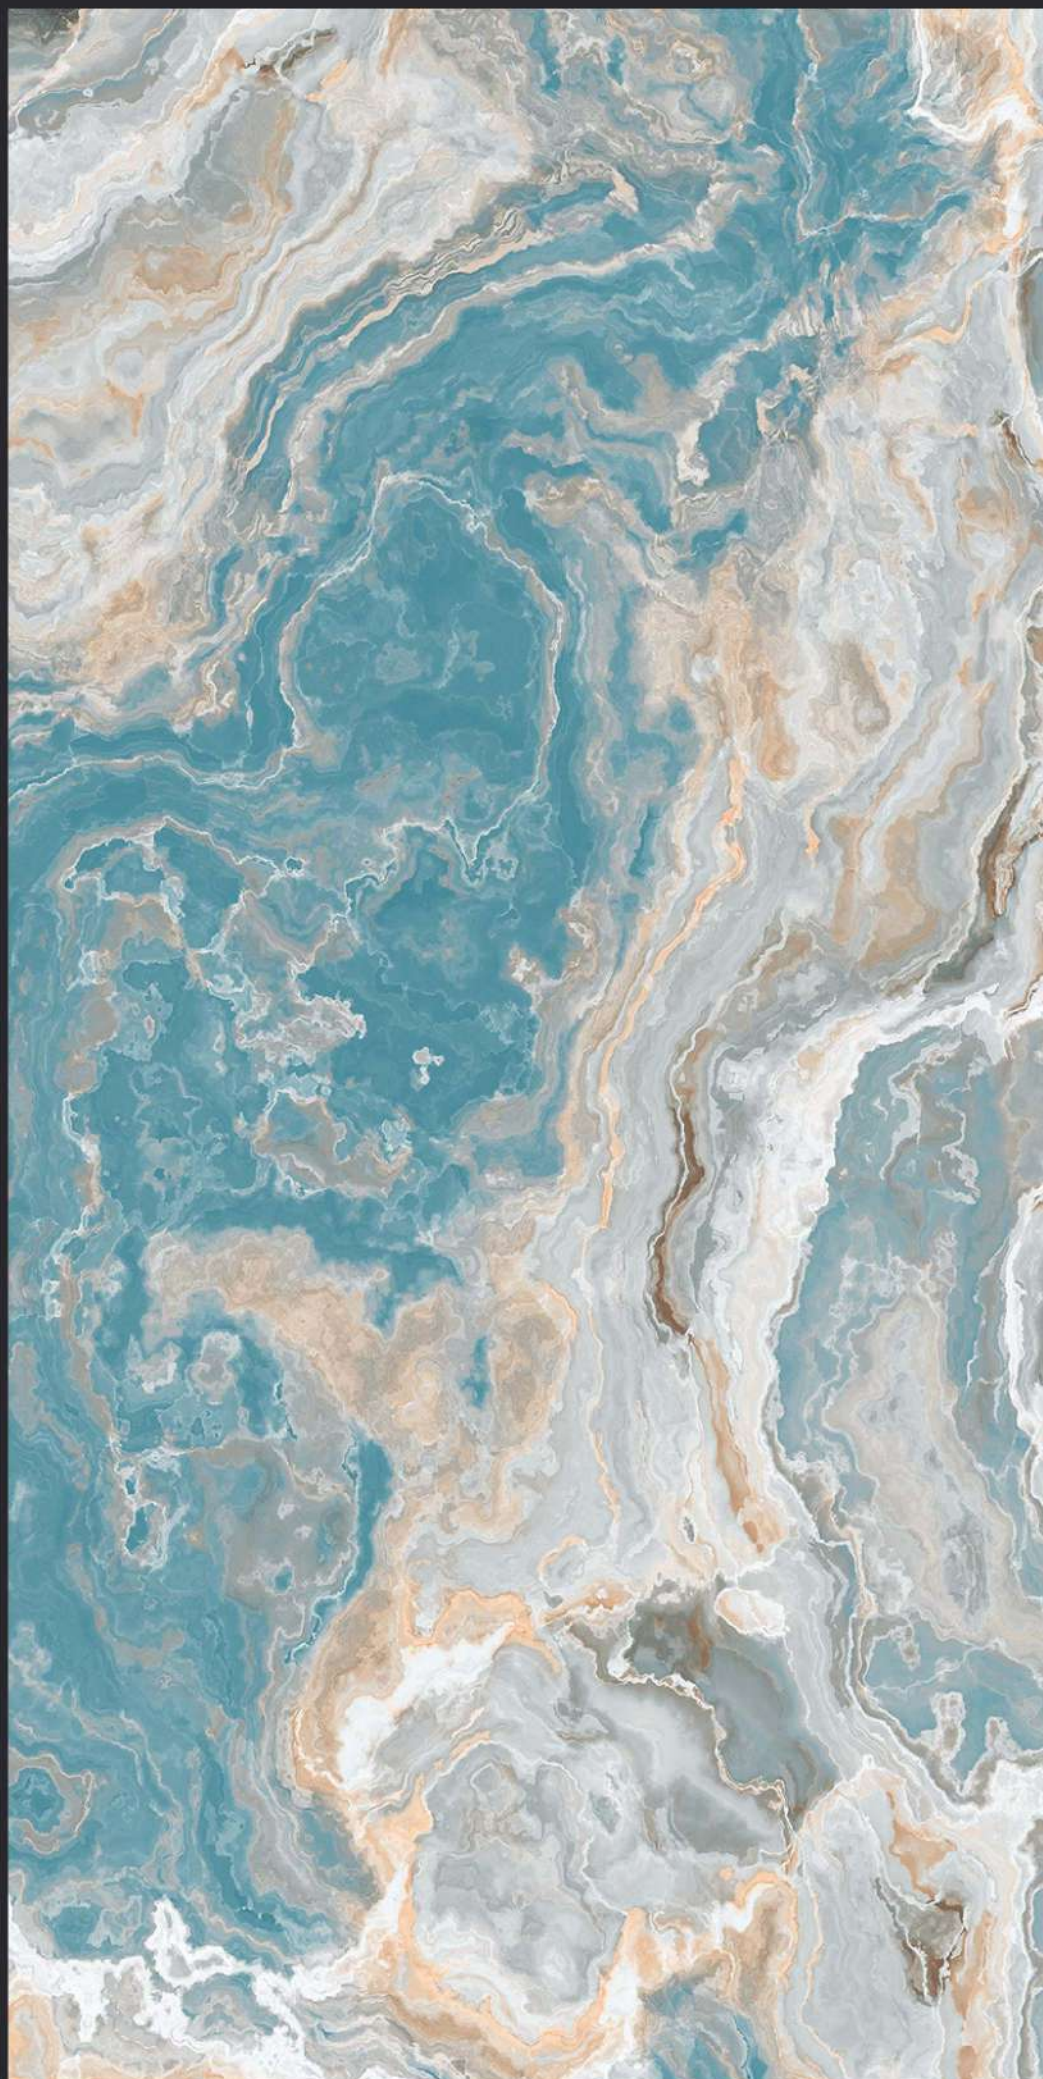

DIMENSION :
600X1200MM
60X120CM

SURFACE :
HIGH GLOSSY SURFACE

AVAILABLE RANDOMS :
8

FLOOR - VOGUE EBONY

PICASSO AQUA

 [BACK TO INDEX](#)

DIMENSION :
600X1200MM
60X120CM

SURFACE :
MEGICIAGLOSSY
SURFACE