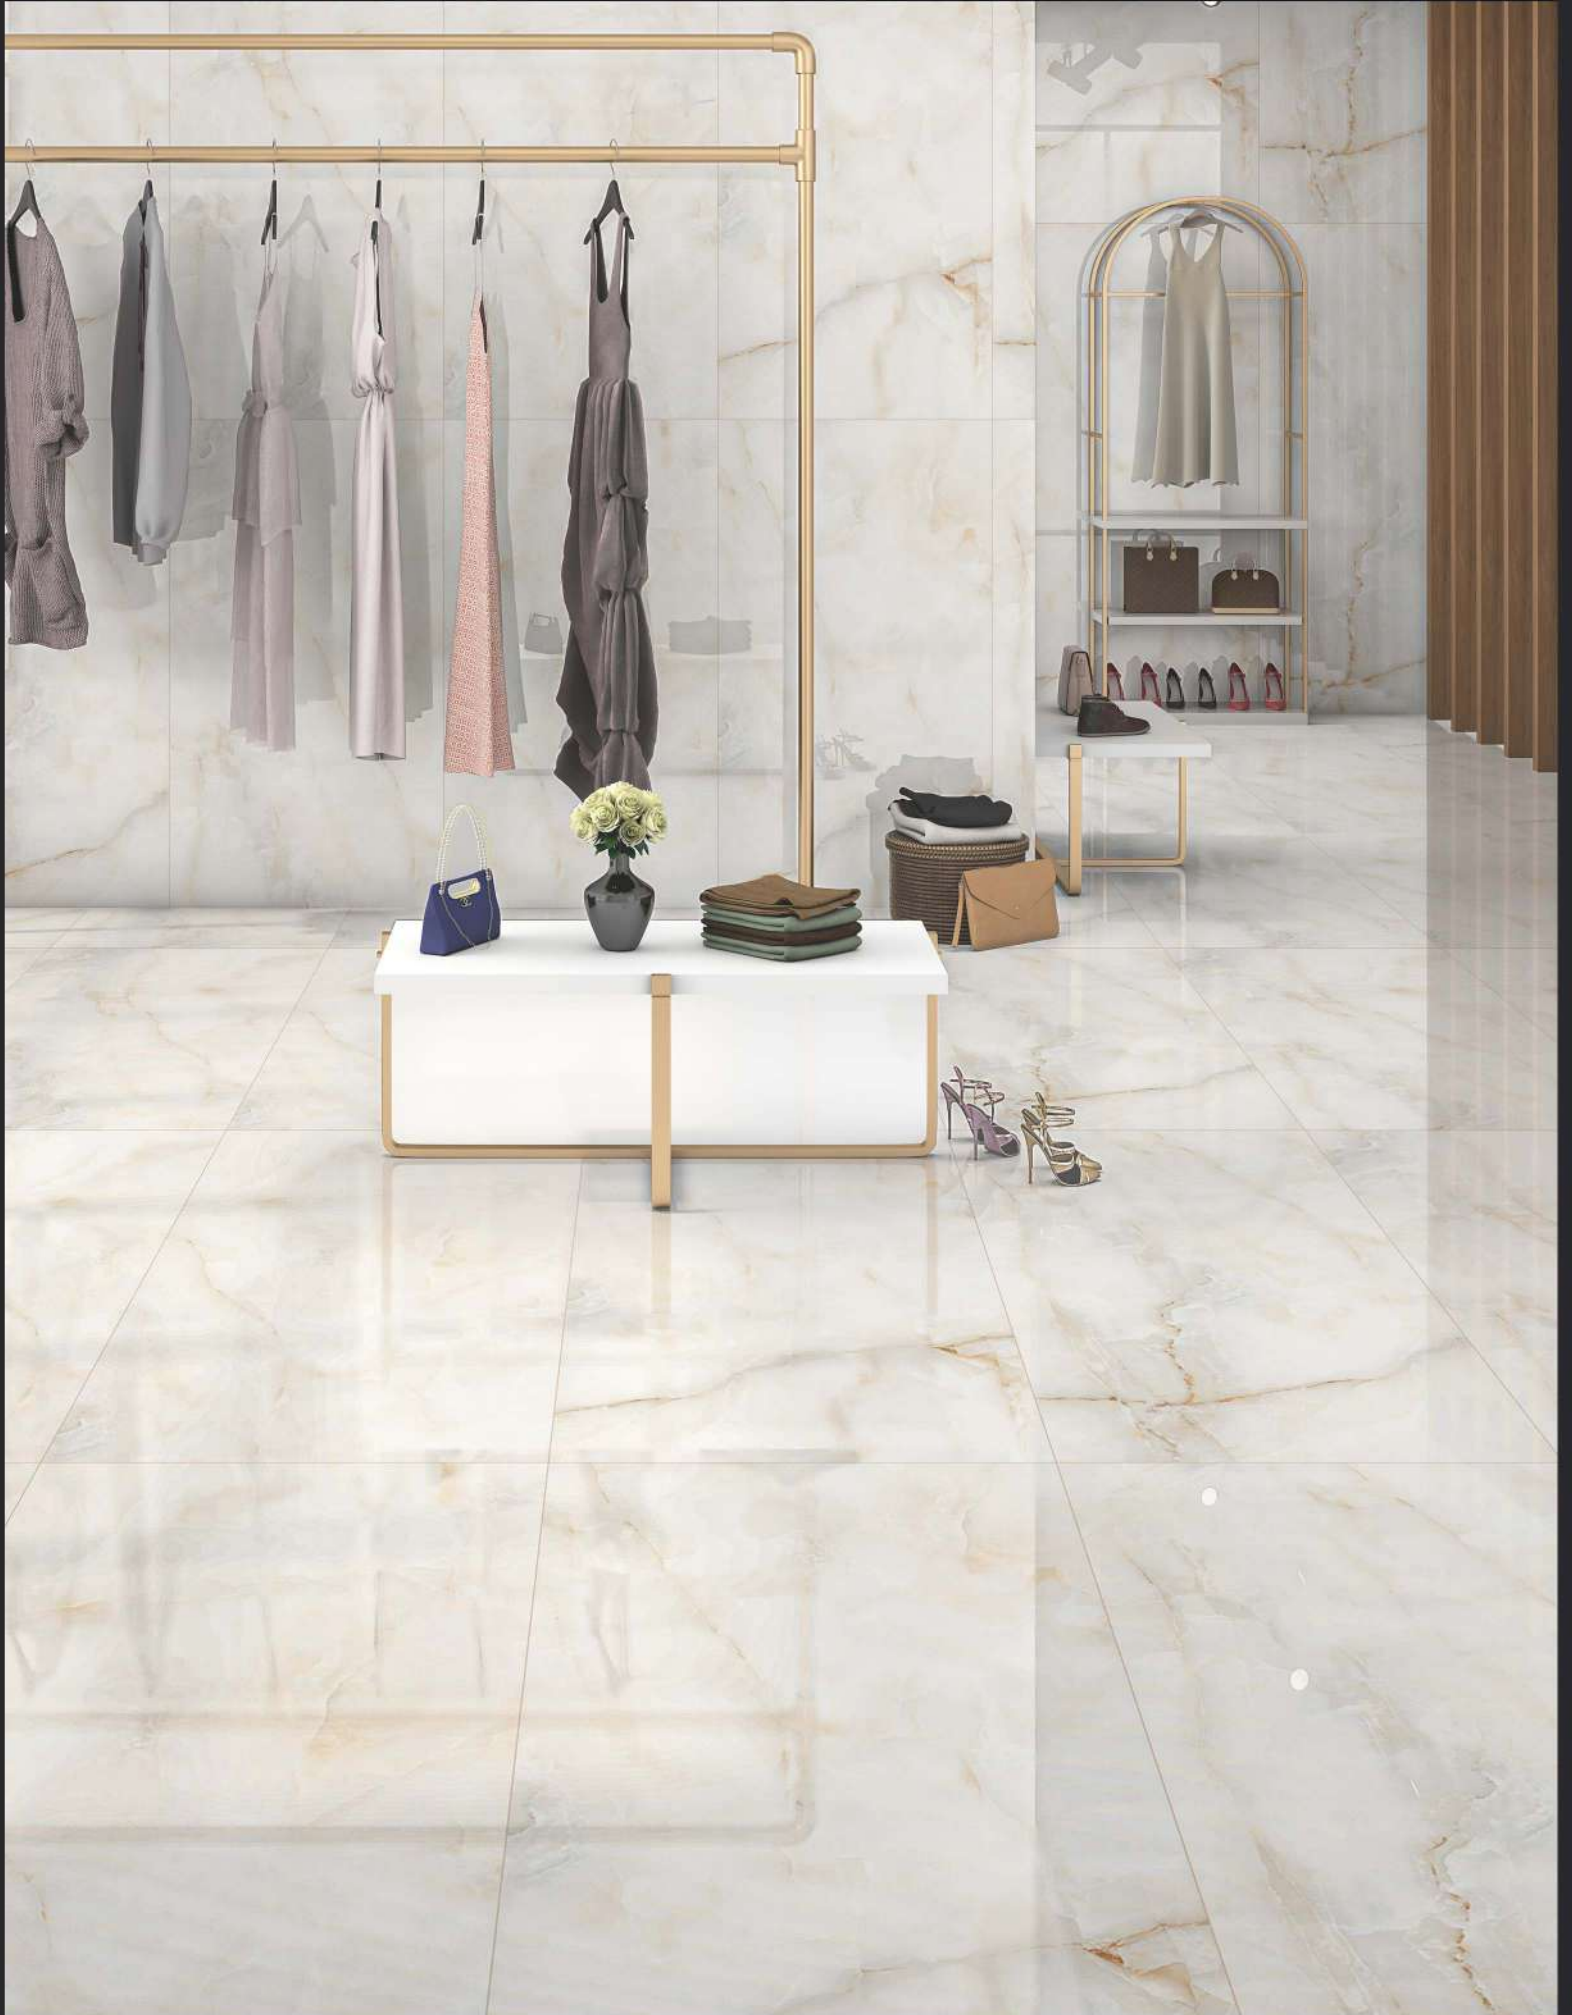

AVAILABLE RANDOMS :
7

ANTI SKY

[BACK TO INDEX](#)

DIMENSION :
600X1200MM
60X120CM

SURFACE :
GLOSSY SURFACE

AVAILABLE RANDOMS :
4

FLOOR - ANTY SKY

CALCATA MONTREAL