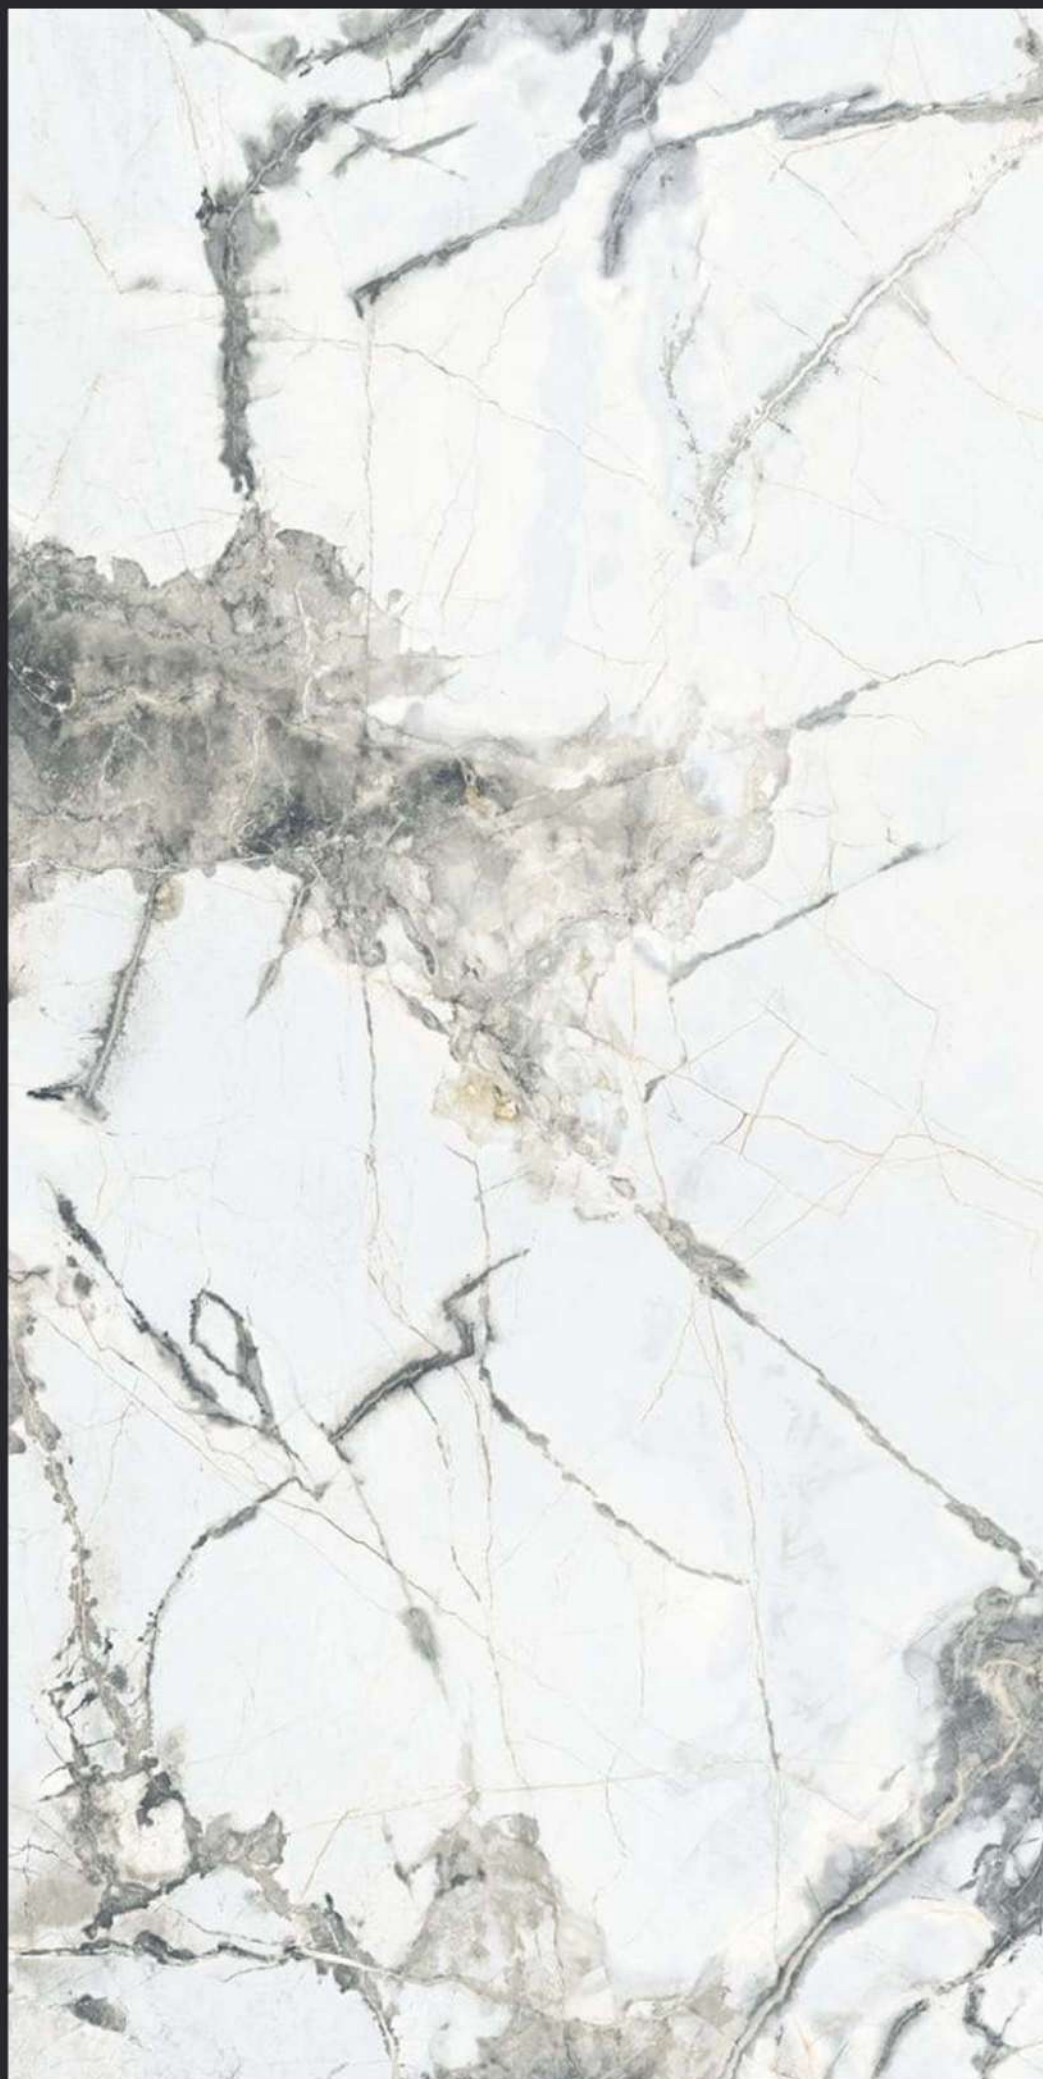

AVAILABLE RANDOMS :
4

PELLEDIUM MARBLE

 [BACK TO INDEX](#)

DIMENSION :
600X1200MM
60X120CM

SURFACE :
GLOSSY SURFACE

AVAILABLE RANDOMS :
5

SIBERIAN ONYX

 [BACK TO INDEX](#)