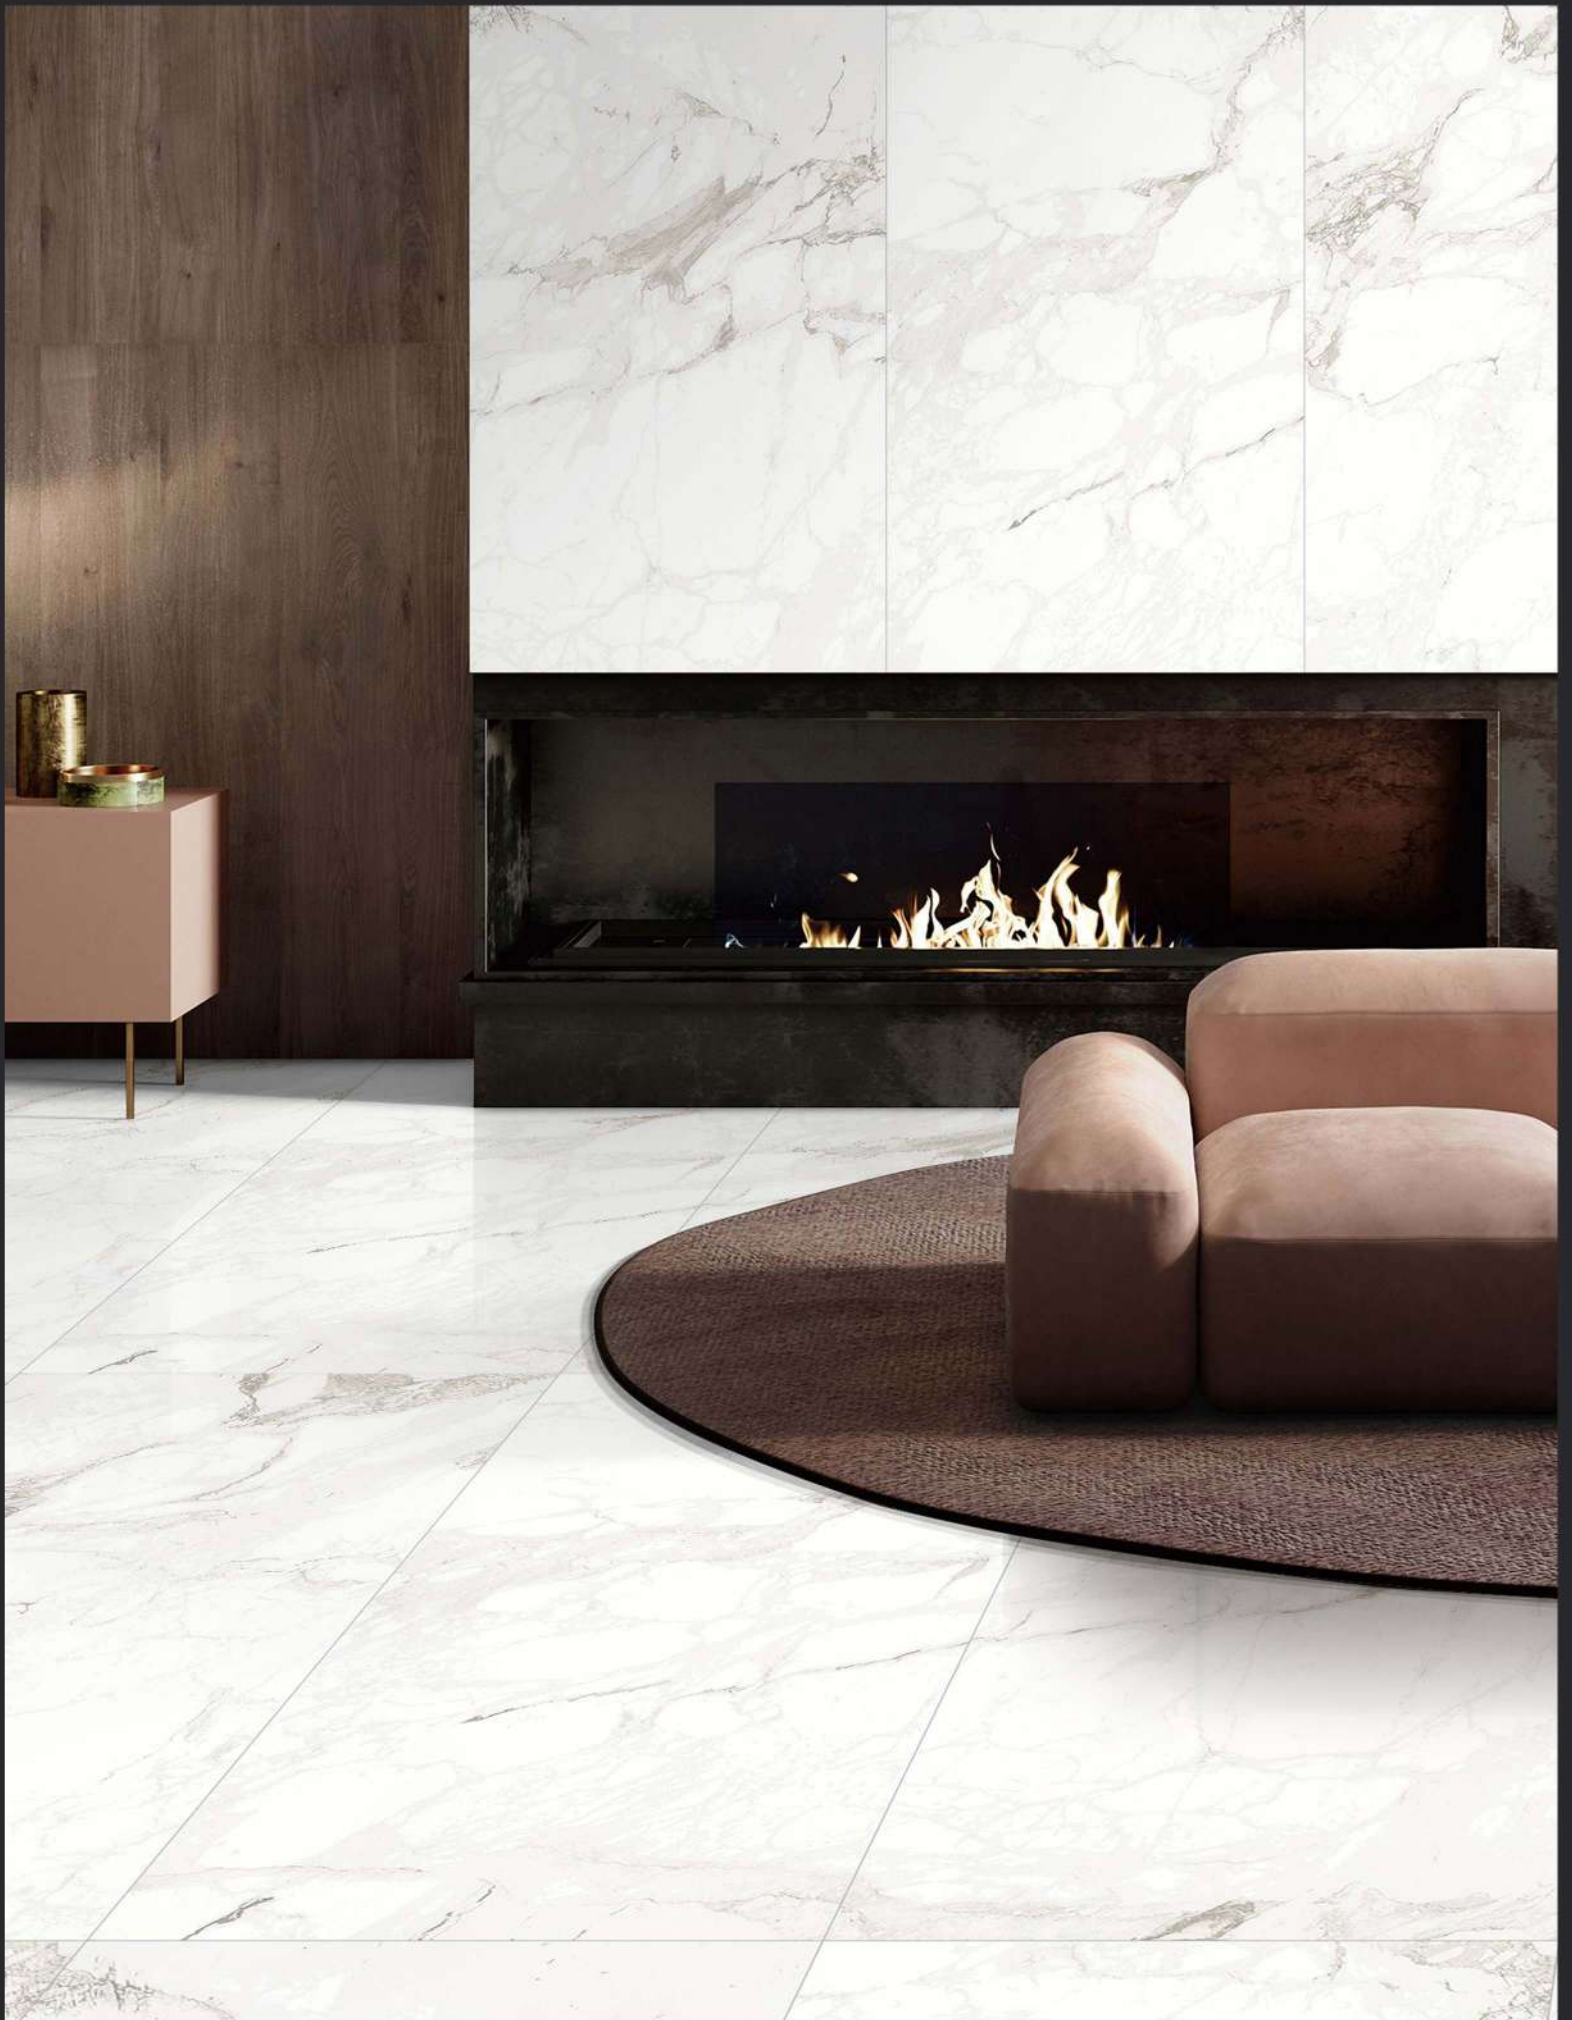

FLOOR - CARRARA SMOKE