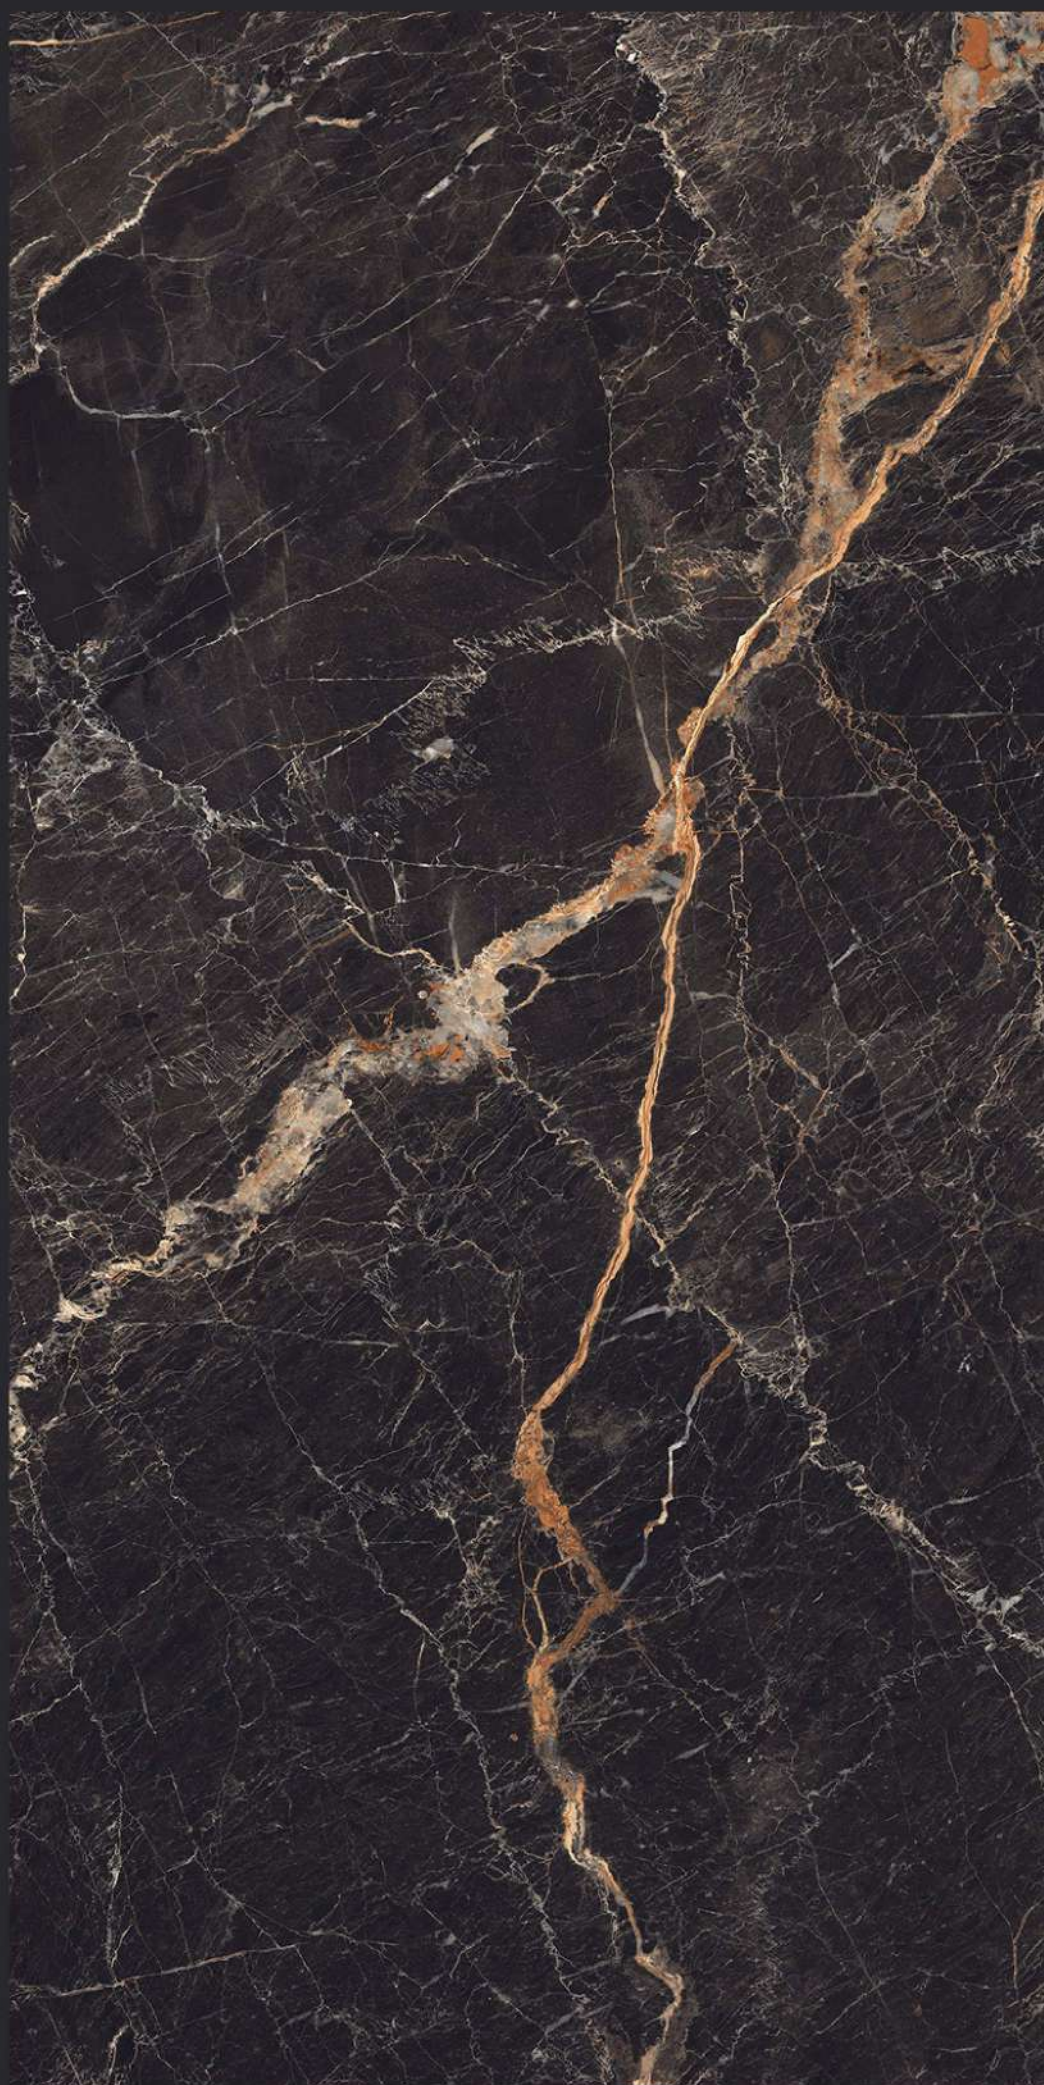

FLOOR - NERO MARQUINA

NEXA NERO

 [BACK TO INDEX](#)

DIMENSION :
600X1200MM
60X120CM

SURFACE :
HIGH GLOSSY SURFACE

AVAILABLE RANDOMS :
4

VOGUE EBONY

 [BACK TO INDEX](#)