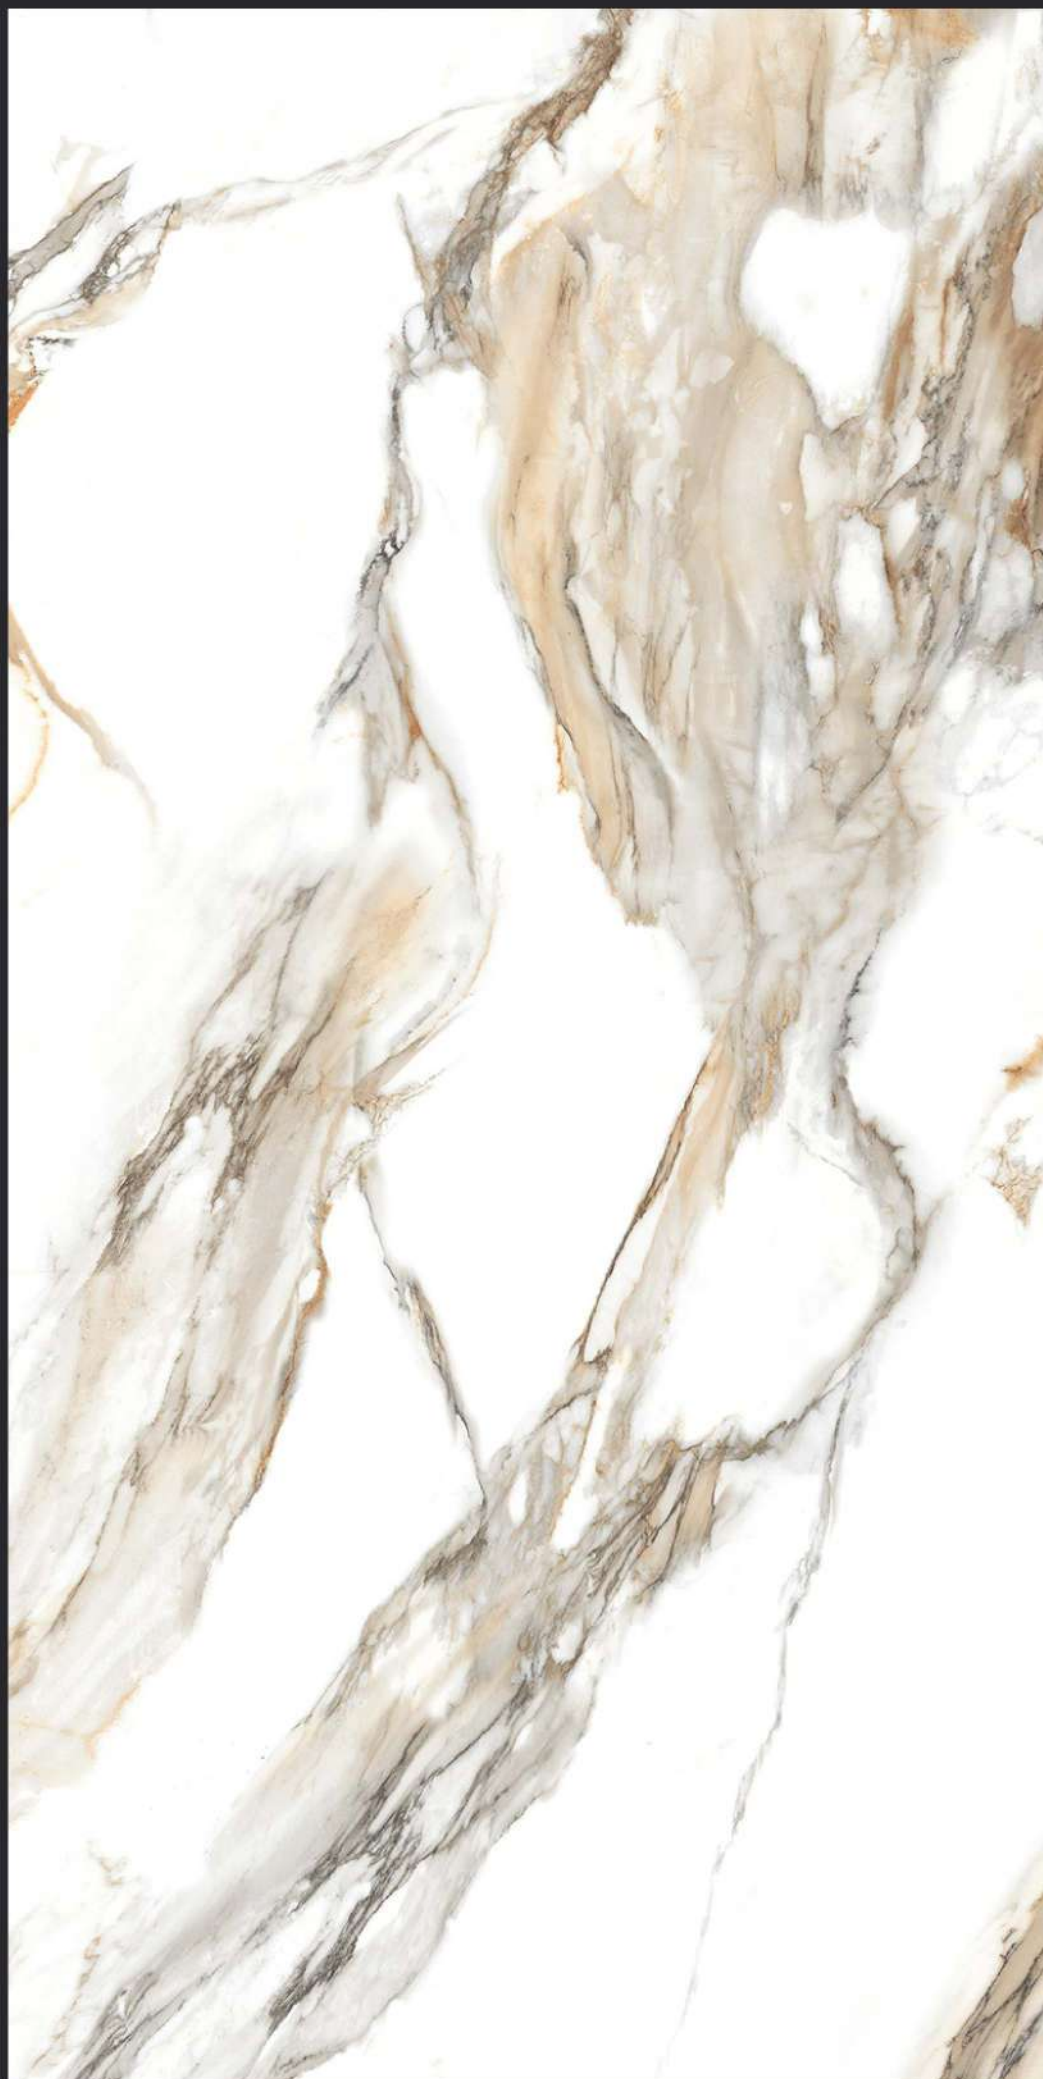

INDIAN STATUARIO

[BACK TO INDEX](#)

DIMENSION :
600X1200MM
60X120CM

SURFACE :
CARVING SURFACE

AVAILABLE RANDOMS :
6