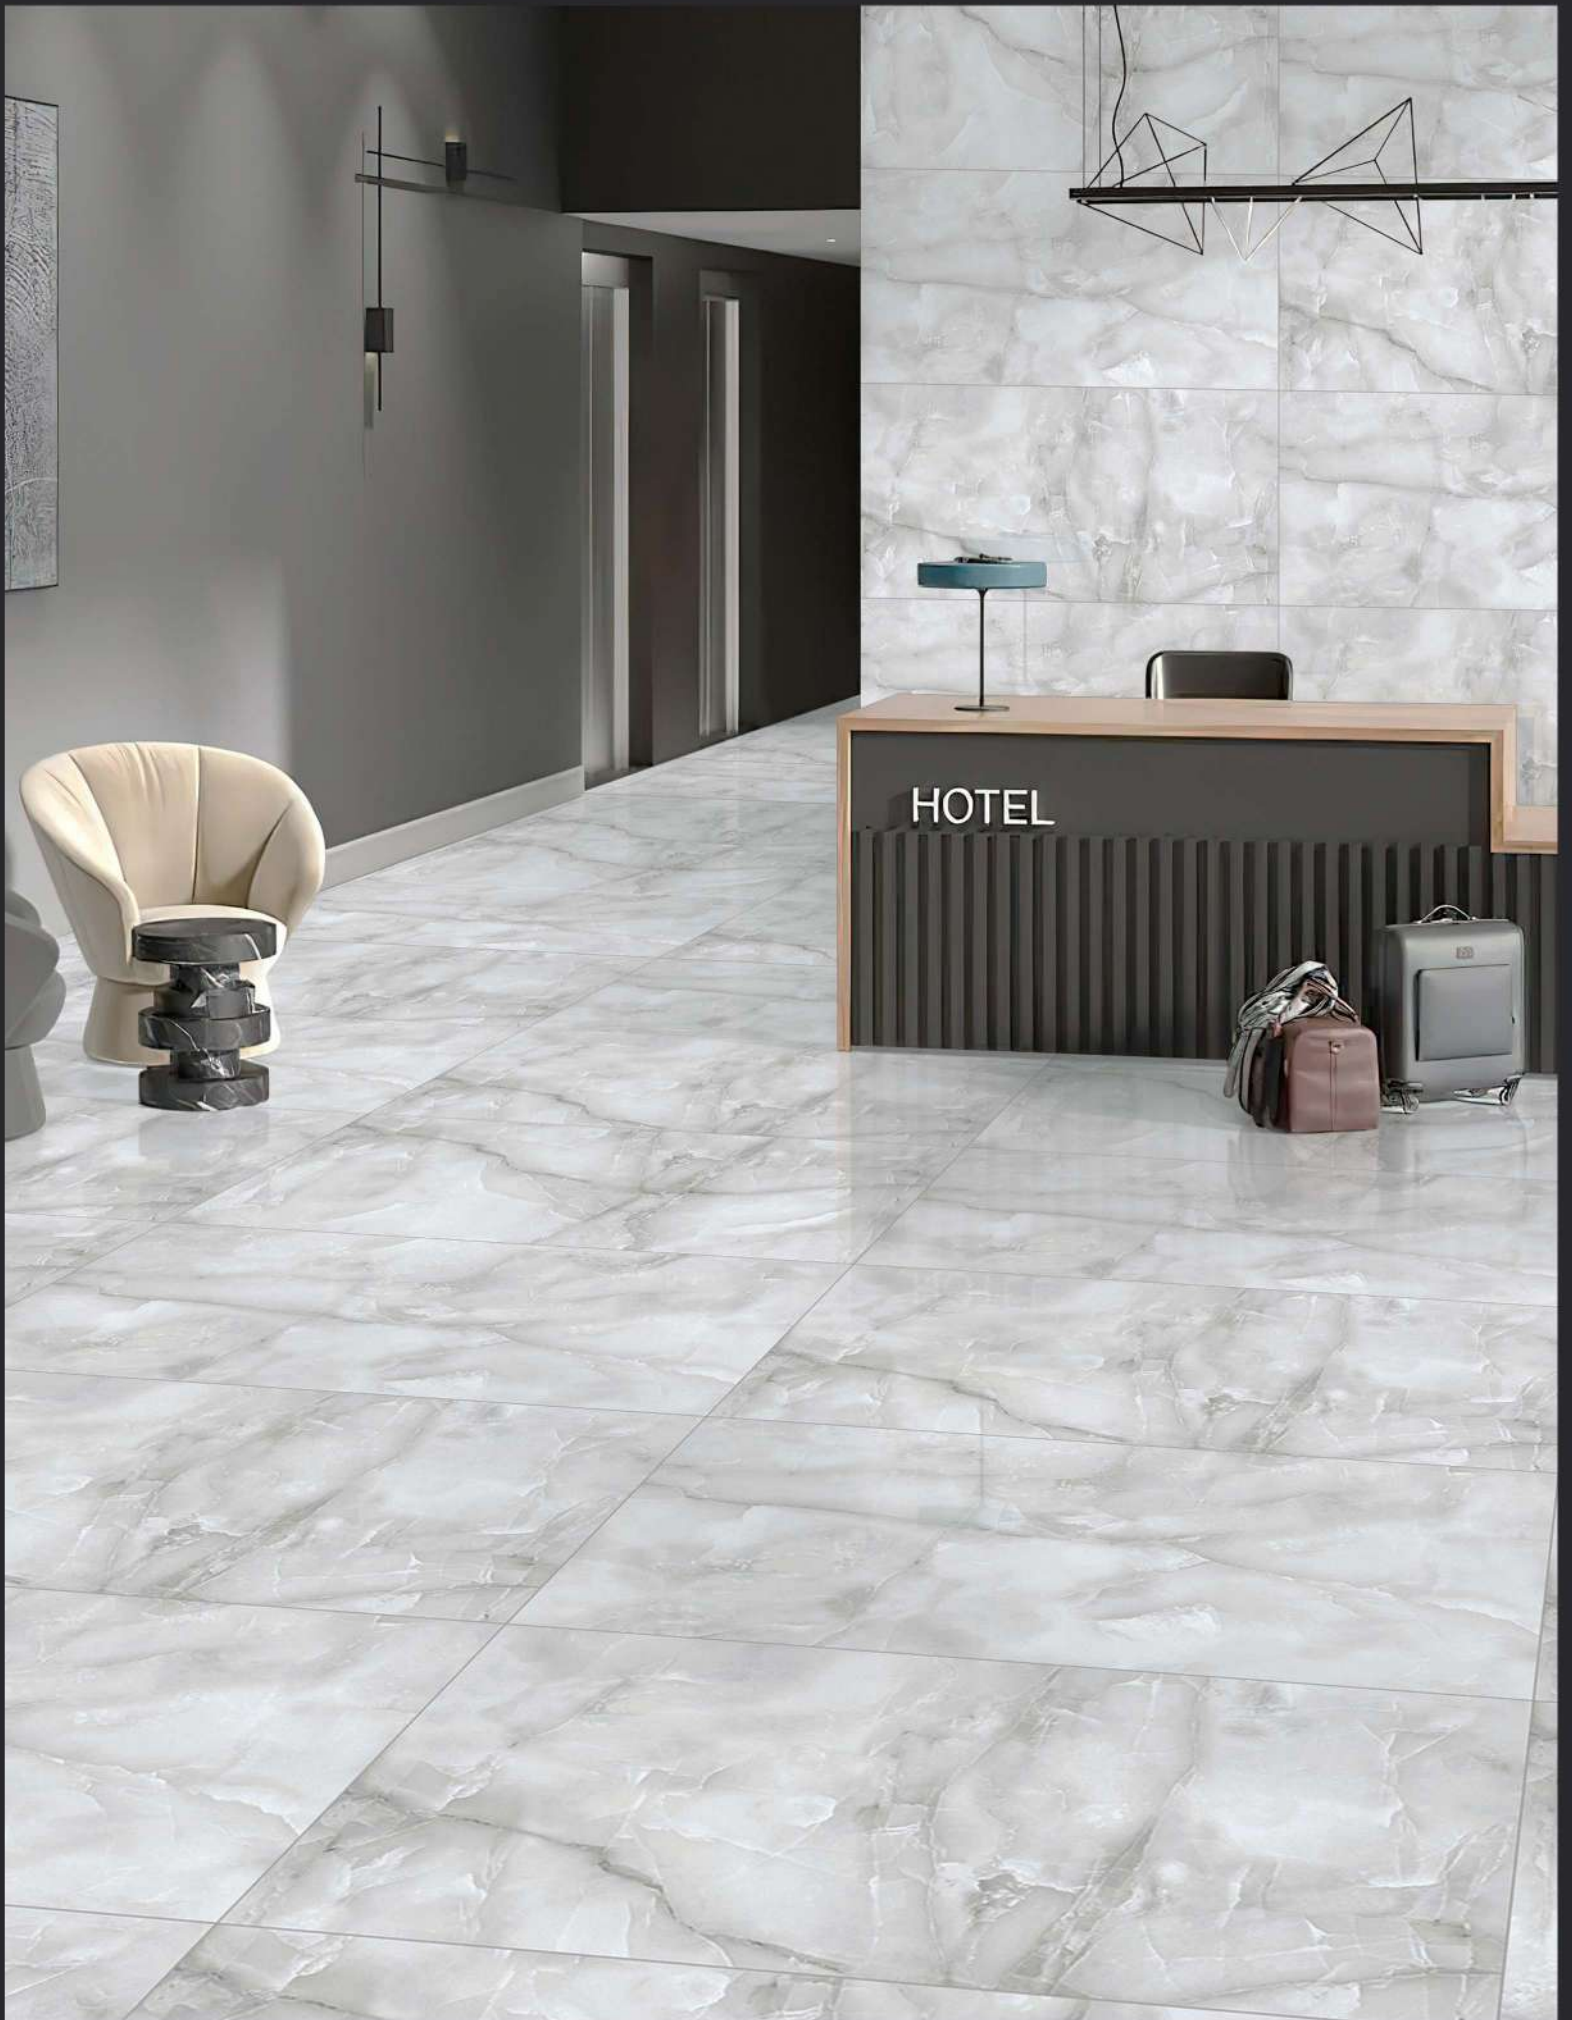

FLOOR - ONYX GREY

ONYX SKY

[BACK TO INDEX](#)

DIMENSION :
600X1200MM
60X120CM

SURFACE :
GLOSSY SURFACE

AVAILABLE RANDOMS :
8

FLOOR - ONYX SKY

ONYX SMOKE